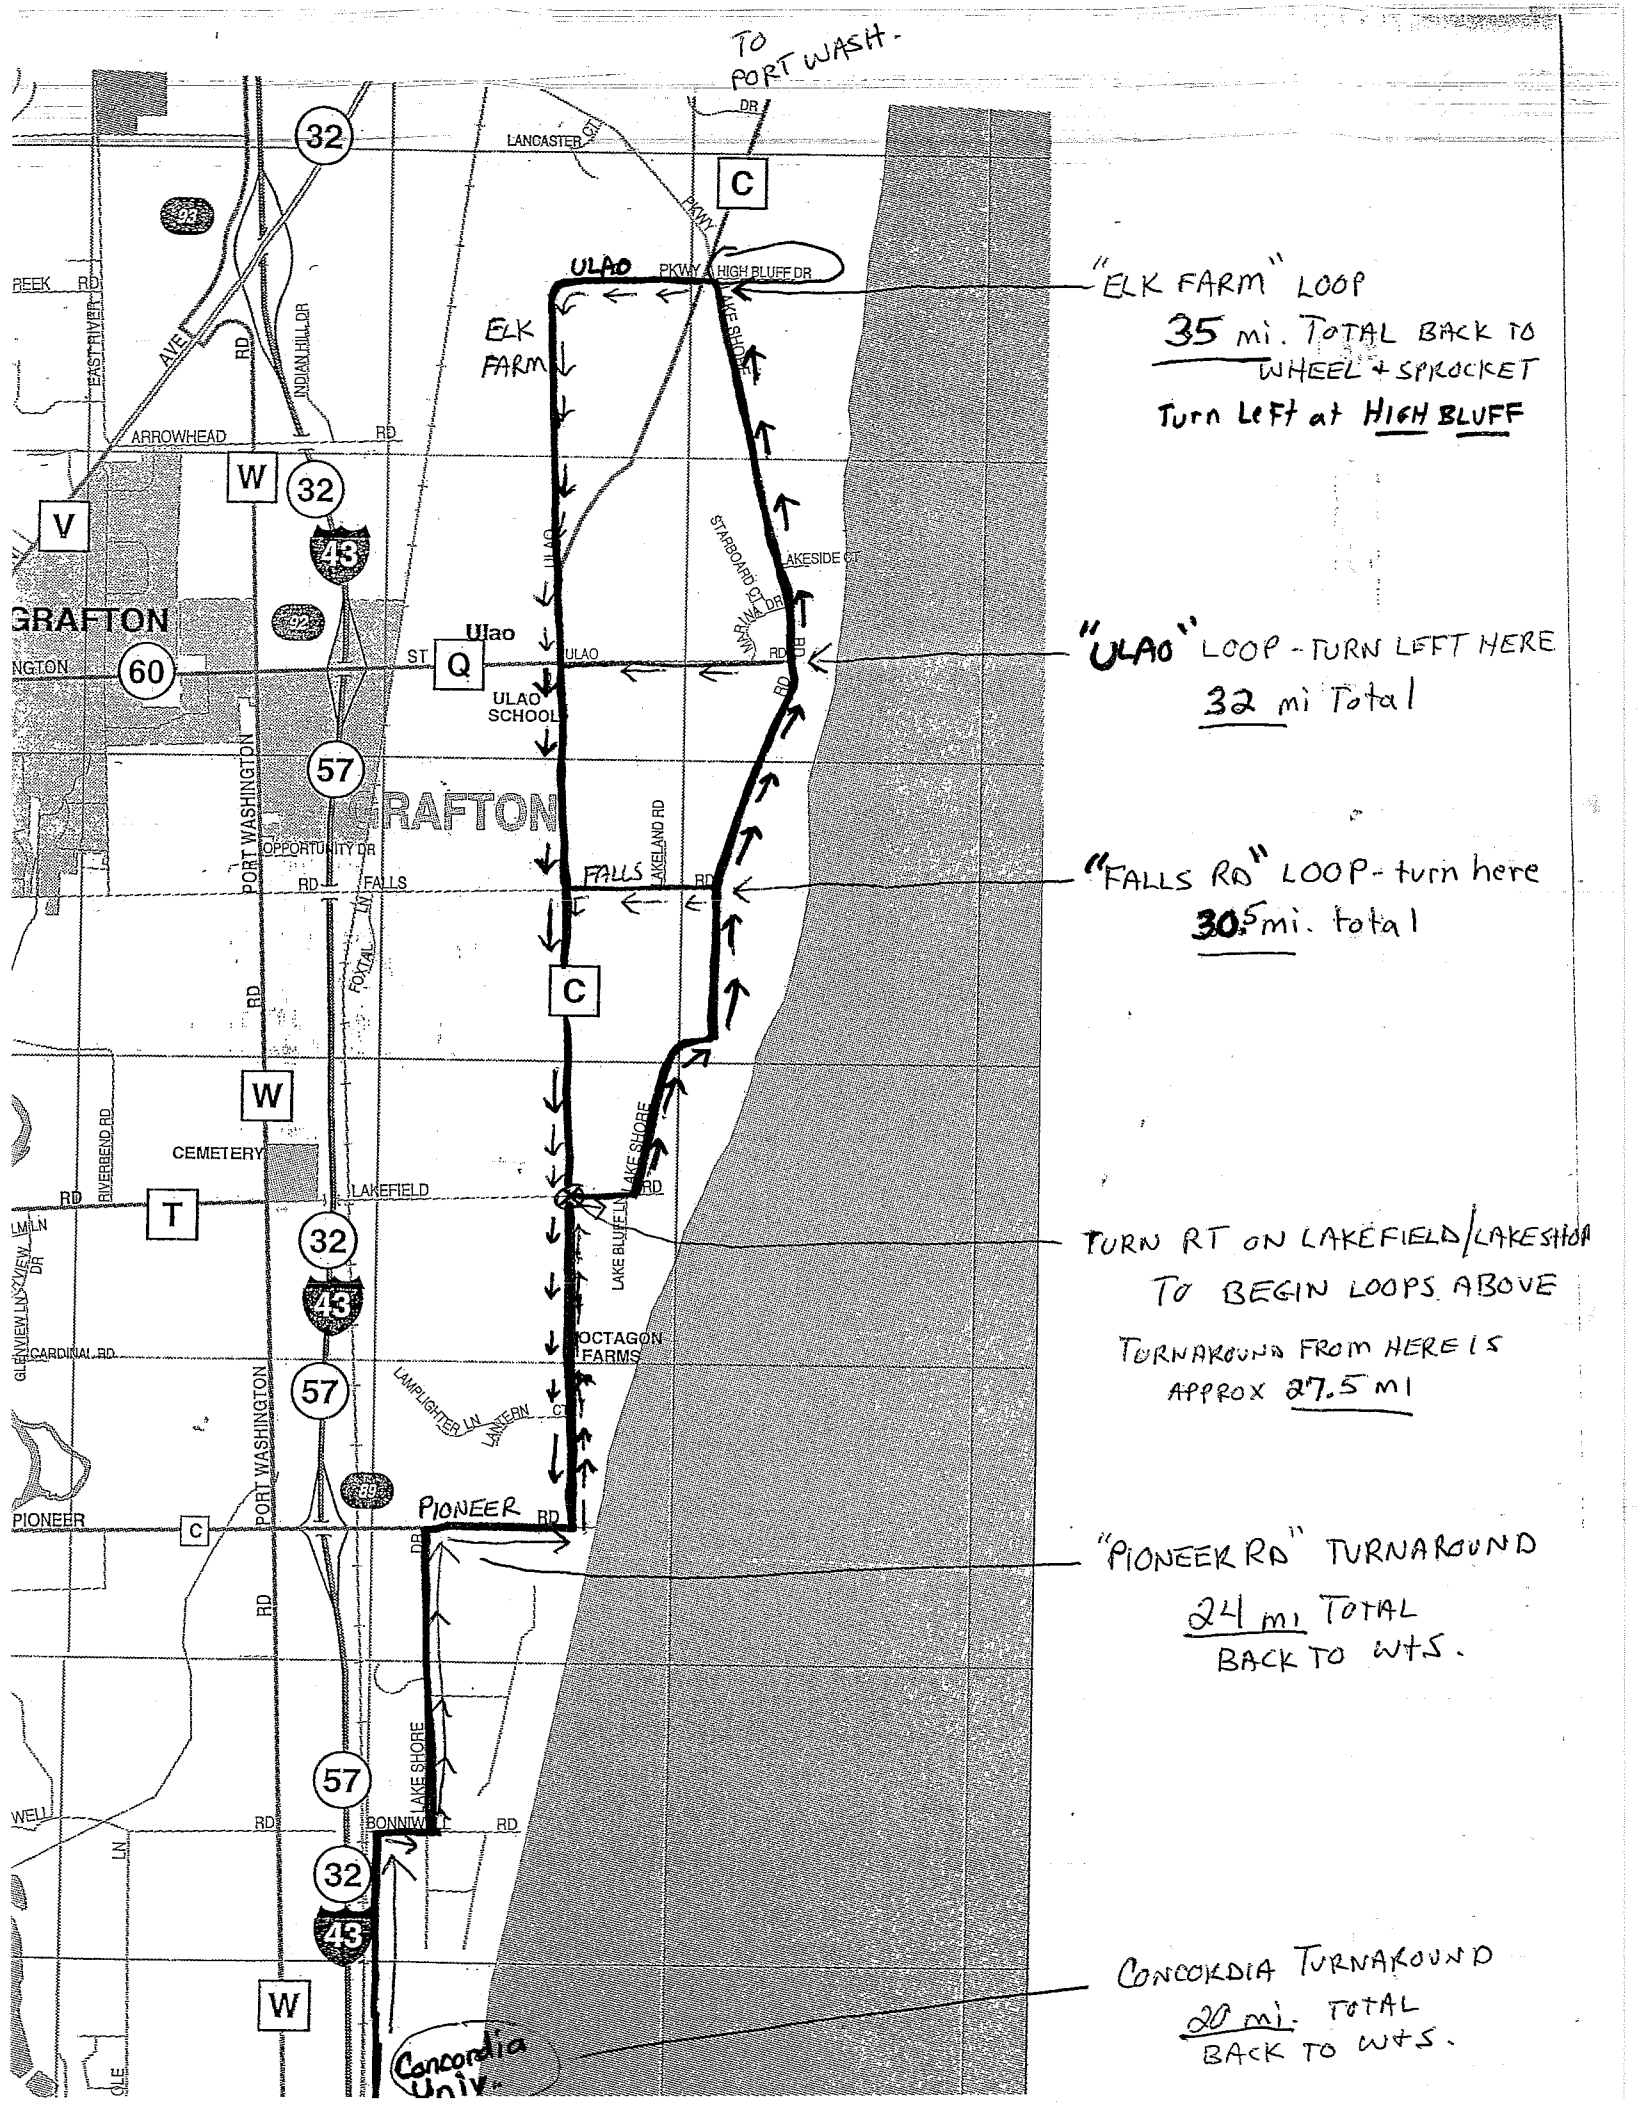

North Shore Route

Meet in parking lot of Wheel & Sprocket, 6271 N. Santa Monica Dr, Fox Pt.

Starts at 6:00pm SHARP!!

Helmets MUST be worn. No exceptions. Please obey all traffic laws.

Turn	Dir	Road / Street	Dist	Total
Out: From Wheel & Sprocket - Fox Point				
-	E	Green Tree	0.1	0.1
L	N	Lake Drive	2.7	2.8
L	W	Fairy Chasm	0.8	3.6
R	N	Sleepy Hollow	0.1	3.7
L	W	Laramie Ave.	0.5	4.2
R	N	Pt. Washington Rd. *caution*	0.8	5.0
R	N	Katherine Dr.	0.1	5.1
R	E	Zedler	0.9	6.0
L	N	Lake Shore Dr.	1.5	7.5
L	W	Mequon Road	0.4	7.9
R	N	Lake Shore Dr.	2.0	9.9
L	W	Highland (Concordia Univ.)	0.2	10.1
R	N	Lake Shore Dr.	1.1	11.2
R	E	Bonniwell	0.1	11.3
L	N	Lake Shore Dr.	1.0	12.3
R	E	Pioneer Rd (Hwy C)	0.5	12.8
L	N	Lake Shore Dr./Hwy C	1.0	13.8
R	E	Lake Shore Dr./Lakefield Rd	0.1	13.9
L	N	Lake Shore Dr./Falls Rd.	1.3	15.2
	N	Lake Shore Dr/Ulao Rd.	0.8	16.0
	N	Lake Shore Dr/High Bluff	1.2	17.2
L	W	High Bluff Dr.	0.1	17.3
Str	W	Ulao Dr. (cross Hwy C) *caution*	1.3	18.6
R	S	Hwy C *caution*	3.6	22.2
L	S	Lake Shore Dr.	1.1	23.3
R	W	Bonniwell	0.1	23.4
L	S	Lake Shore Dr.	1.1	24.5
L	E	Highland (Concordia Univ.)	0.2	24.7
R	S	Lake Shore Dr.	2.0	26.7
L	E	Mequon Road	0.4	27.1
R	S	Lake Shore Dr.	1.5	28.6
R	E	Zedler	0.9	29.5
L	S	Katherine Dr.	0.1	29.6
L	S	Pt. Washington Rd. *caution*	1.0	30.6
L	E	Fairy Chasm	1.2	31.8
R	S	Lake Drive	2.7	34.5
R	W	Green Tree finish at W&S	0.1	34.6

Can turnaround at Pioneer Rd for 24.6 miles

Can turnaround at Lakefield Rd for 27.5 miles

Can Loop at Falls Rd for 30.5 miles

Can Loop at Ulao Rd for 32.0 miles

Full Loop is at High Bluff = 35 miles

All Loops return back on Hwy C

TO PORT WASH.

"ELK FARM" LOOP
35 mi. TOTAL BACK TO
 WHEEL + SPROCKET
 Turn LEFT at HIGH BLUFF

"ULAO" LOOP - TURN LEFT HERE
32 mi Total

"FALLS RD" LOOP - turn here
30.5 mi. total

TURN RT ON LAKEFIELD/LAKESHORE
 TO BEGIN LOOPS ABOVE
 TURNAROUND FROM HERE IS
 APPROX 27.5 MI

"PIONEER RD" TURNAROUND
24 mi TOTAL
 BACK TO WTS.

CONCORDIA TURNAROUND
20 mi. TOTAL
 BACK TO WTS.

Concordia Univ.